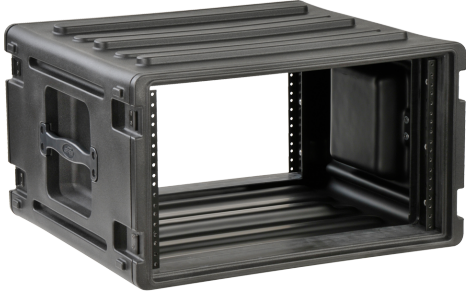

6U rSeries Rack

1SKB-R6U

FEATURES

SPECIFICATIONS

Exterior	Hard	-
Rack Units	6	-
Front Rail To Back Lid	19.875 in	50.48 cm
Rail To Rail	17.5 in	44.45 cm
Rear Rail to Front Lid	19.875 in	50.48 cm
Product Weight	20.73 lb	9.40 kg
Exterior Length	24 in	60.96 cm
Exterior Width	22.5 in	57.15 cm
Exterior Height	13 in	33.02 cm
Carton Length	25 in	63.50 cm
Carton Width	23 in	58.42 cm
Carton Height	13.5 in	34.29 cm
Shipping Weight	23.2 lb	10.52 kg

AVAILABLE CONFIGURATIONS

1SKB-R6U	Black	-
----------	-------	---